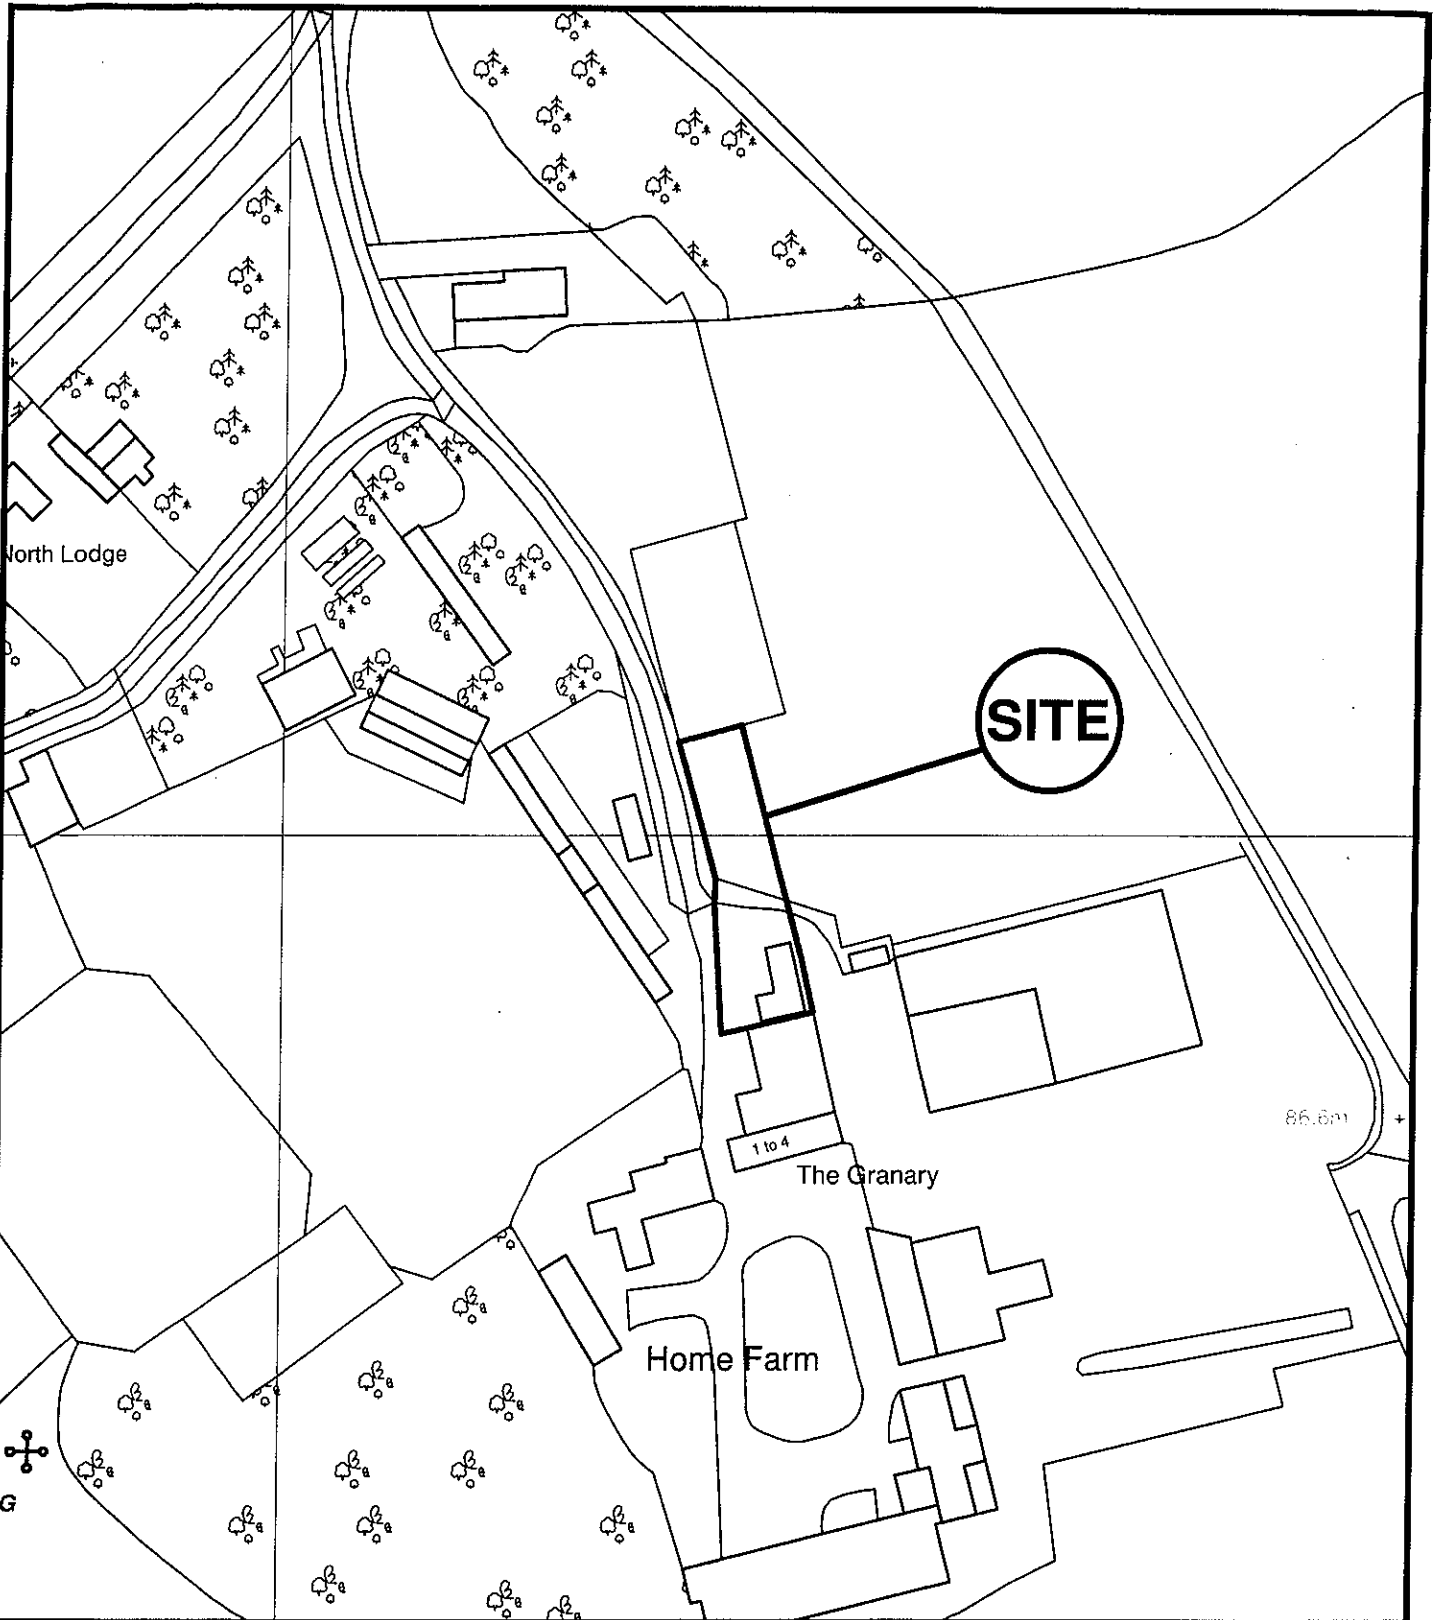

This copy has been produced specifically for Map Control Scheme purposes only. No further copies may be made.
 Unauthorised reproduction infringes Crown Copyright and may lead to prosecution or civil proceedings.
 Reproduced from the Ordnance Survey map data with the permission of the controller of Her Majesty's Stationery Office Crown Copyright.
 2007 East Herts Council. LA Ref: 100018528

**Development Control
 East Herts Council
 Wallfields
 Pegs Lane
 Hertford
 SG13 8EQ
 Tel: 01279 655261**

**Address: Home Farm, Youngsbury, Wadesmill, SG12 0TZ
 Reference: 3/09/0027/FP
 Scale: 1:2500
 O.S Sheet: TL 3717 / 3718
 Date of Print: 05-March-2009**